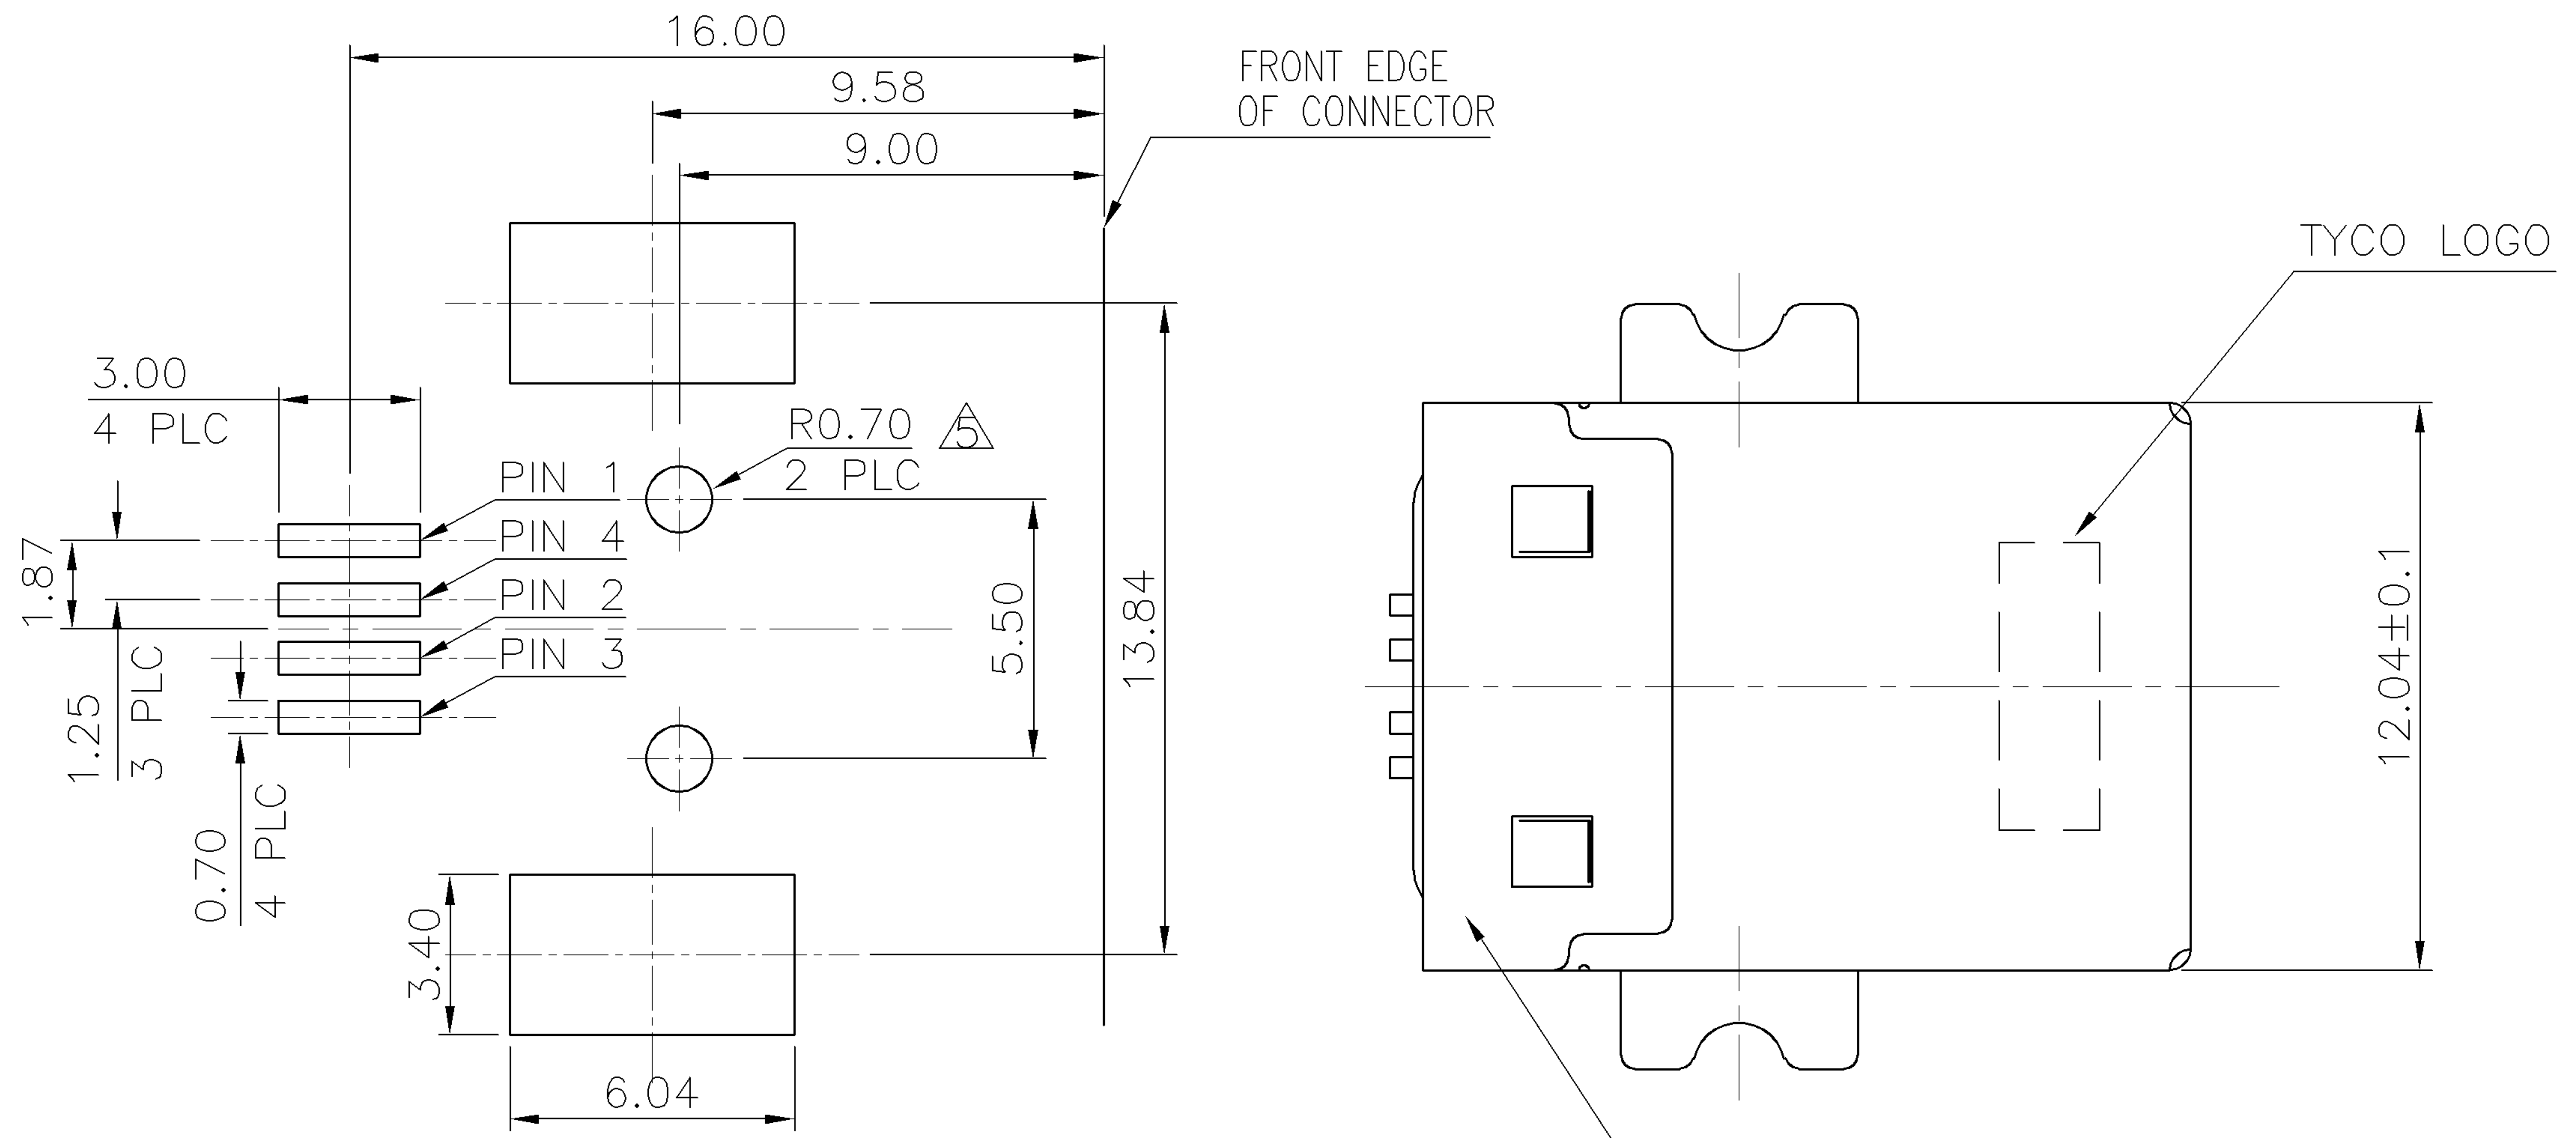

NUMBER  
C-1734346

METRIC

IDENTIAL AND IS DISCLOSED TO YOU ON CONDITION THAT  
IS MADE BY YOU TO OTHER THAN AMP PERSONNEL WITHOUT  
FROM AMP (TAIWAN) LTD.  
METERS. DO NOT SCALE PRINT.

RECOMMENDED PCB LAYOUT

NOTE:

1. MATERIAL:  
HOUSING: NYLON 6T, WITH 30%GF, UL 94V-0, COLOR: BLACK.  
CONTACT: PHOSPHOR BRONZE, THICKNESS=0.25mm.  
SHELL: PHOSPHOR BRONZE, THICKNESS=0.30mm.  
REAR SHELL: STAINLESS, THICKNESS=0.30mm.
  2. FINISH:  
CONTACT:  $\triangle$  30u" MIN. GOLD PLATED IN CONTACT AREA,  
 $\triangle$  GOLD FLASH IN CONTACT AREA,  
100u" MIN. TIN-Cu PLATED ON SOLDER TAILS,  
50u" MIN. NICKEL UNDERPLATED ALL OVER.  
SHELL: 30u"~ 90u" NICKEL PLATED OVER ALL.
  3. PANEL THICKNESS OF 2.67 mm MAXIMUM IF RECEPTACLE CONNECTOR IS MOUNTED BEHIND A PANEL.
  4. REFLOW SOLDER CAPABLE TO 260°C PER TE SPEC 109-201, CONDITION B.
- $\triangle$  PLEASE REMOVE POST HOLE ON PCB.  
 $\triangle$  NO EMBOSSED ON TOP SURFACE OF SHELL.
- $\triangle$  OBSOLETE PARTS: OBSOLETE CIS STREAMLINING PER D.RENAUD/D.SINISI