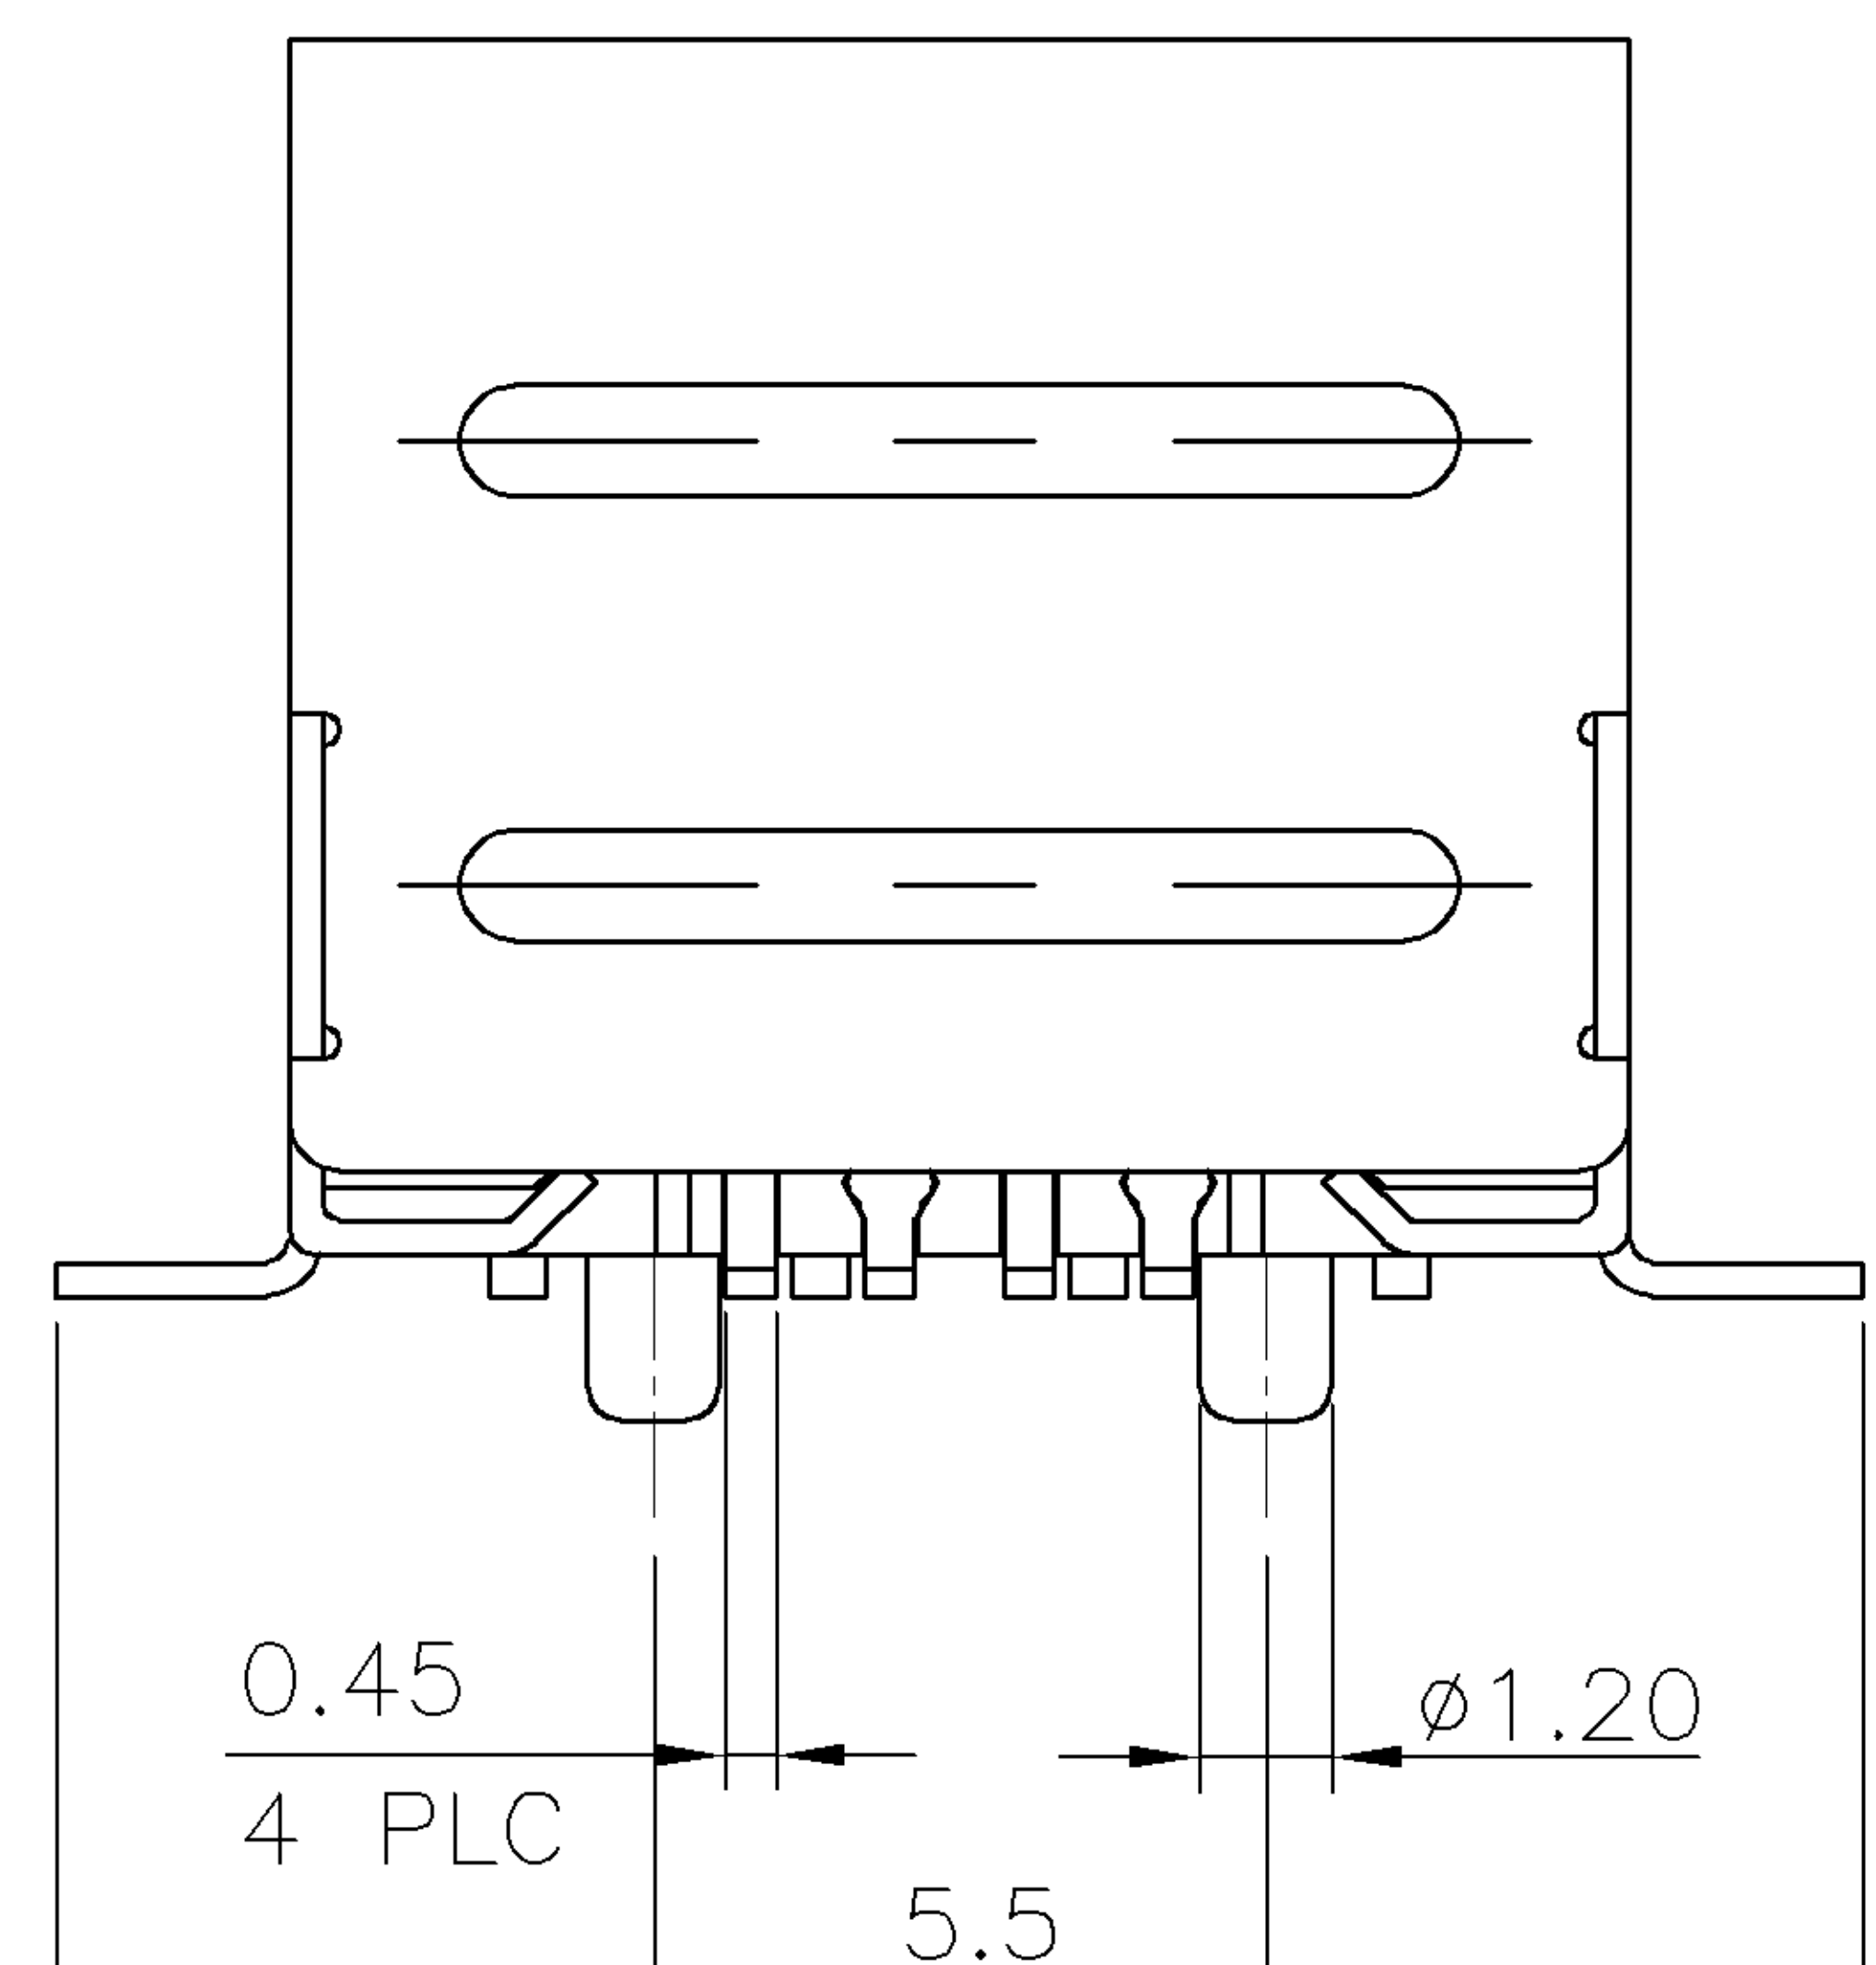

NUMBER  
C-1734346

METRIC

IDENTIAL AND IS DISCLOSED TO YOU ON CONDITION THAT  
IS MADE BY YOU TO OTHER THAN AMP PERSONNEL WITHOUT  
FROM AMP (TAIWAN) LTD.  
METERS. DO NOT SCALE PRINT.

RECOMMENDED PCB LAYOUT

NOTE:

1. MATERIAL:  
HOUSING: NYLON 6T, WITH 30%GF, UL 94V-0, COLOR: BLACK.  
CONTACT: PHOSPHOR BRONZE, THICKNESS=0.25mm.  
SHELL: PHOSPHOR BRONZE, THICKNESS=0.30mm.  
REAR SHELL: STAINLESS, THICKNESS=0.30mm.
  2. FINISH:  
CONTACT:  $\triangle$  30u" MIN. GOLD PLATED IN CONTACT AREA,  
 $\triangle$  GOLD FLASH IN CONTACT AREA,  
100u" MIN. TIN-Cu PLATED ON SOLDER TAILS,  
50u" MIN. NICKEL UNDERPLATED ALL OVER.  
SHELL: 30u"~ 90u" NICKEL PLATED OVER ALL.
  3. PANEL THICKNESS OF 2.67 mm MAXIMUM IF RECEPTACLE CONNECTOR IS MOUNTED BEHIND A PANEL.
  4. REFLOW SOLDER CAPABLE TO 260°C PER TE SPEC 109-201, CONDITION B.
- $\triangle$  PLEASE REMOVE POST HOLE ON PCB.  
 $\triangle$  NO EMBOSSED ON TOP SURFACE OF SHELL.
- $\triangle$  OBSOLETE PARTS: OBSOLETE CIS STREAMLINING PER D.RENAUD/D.SINISI