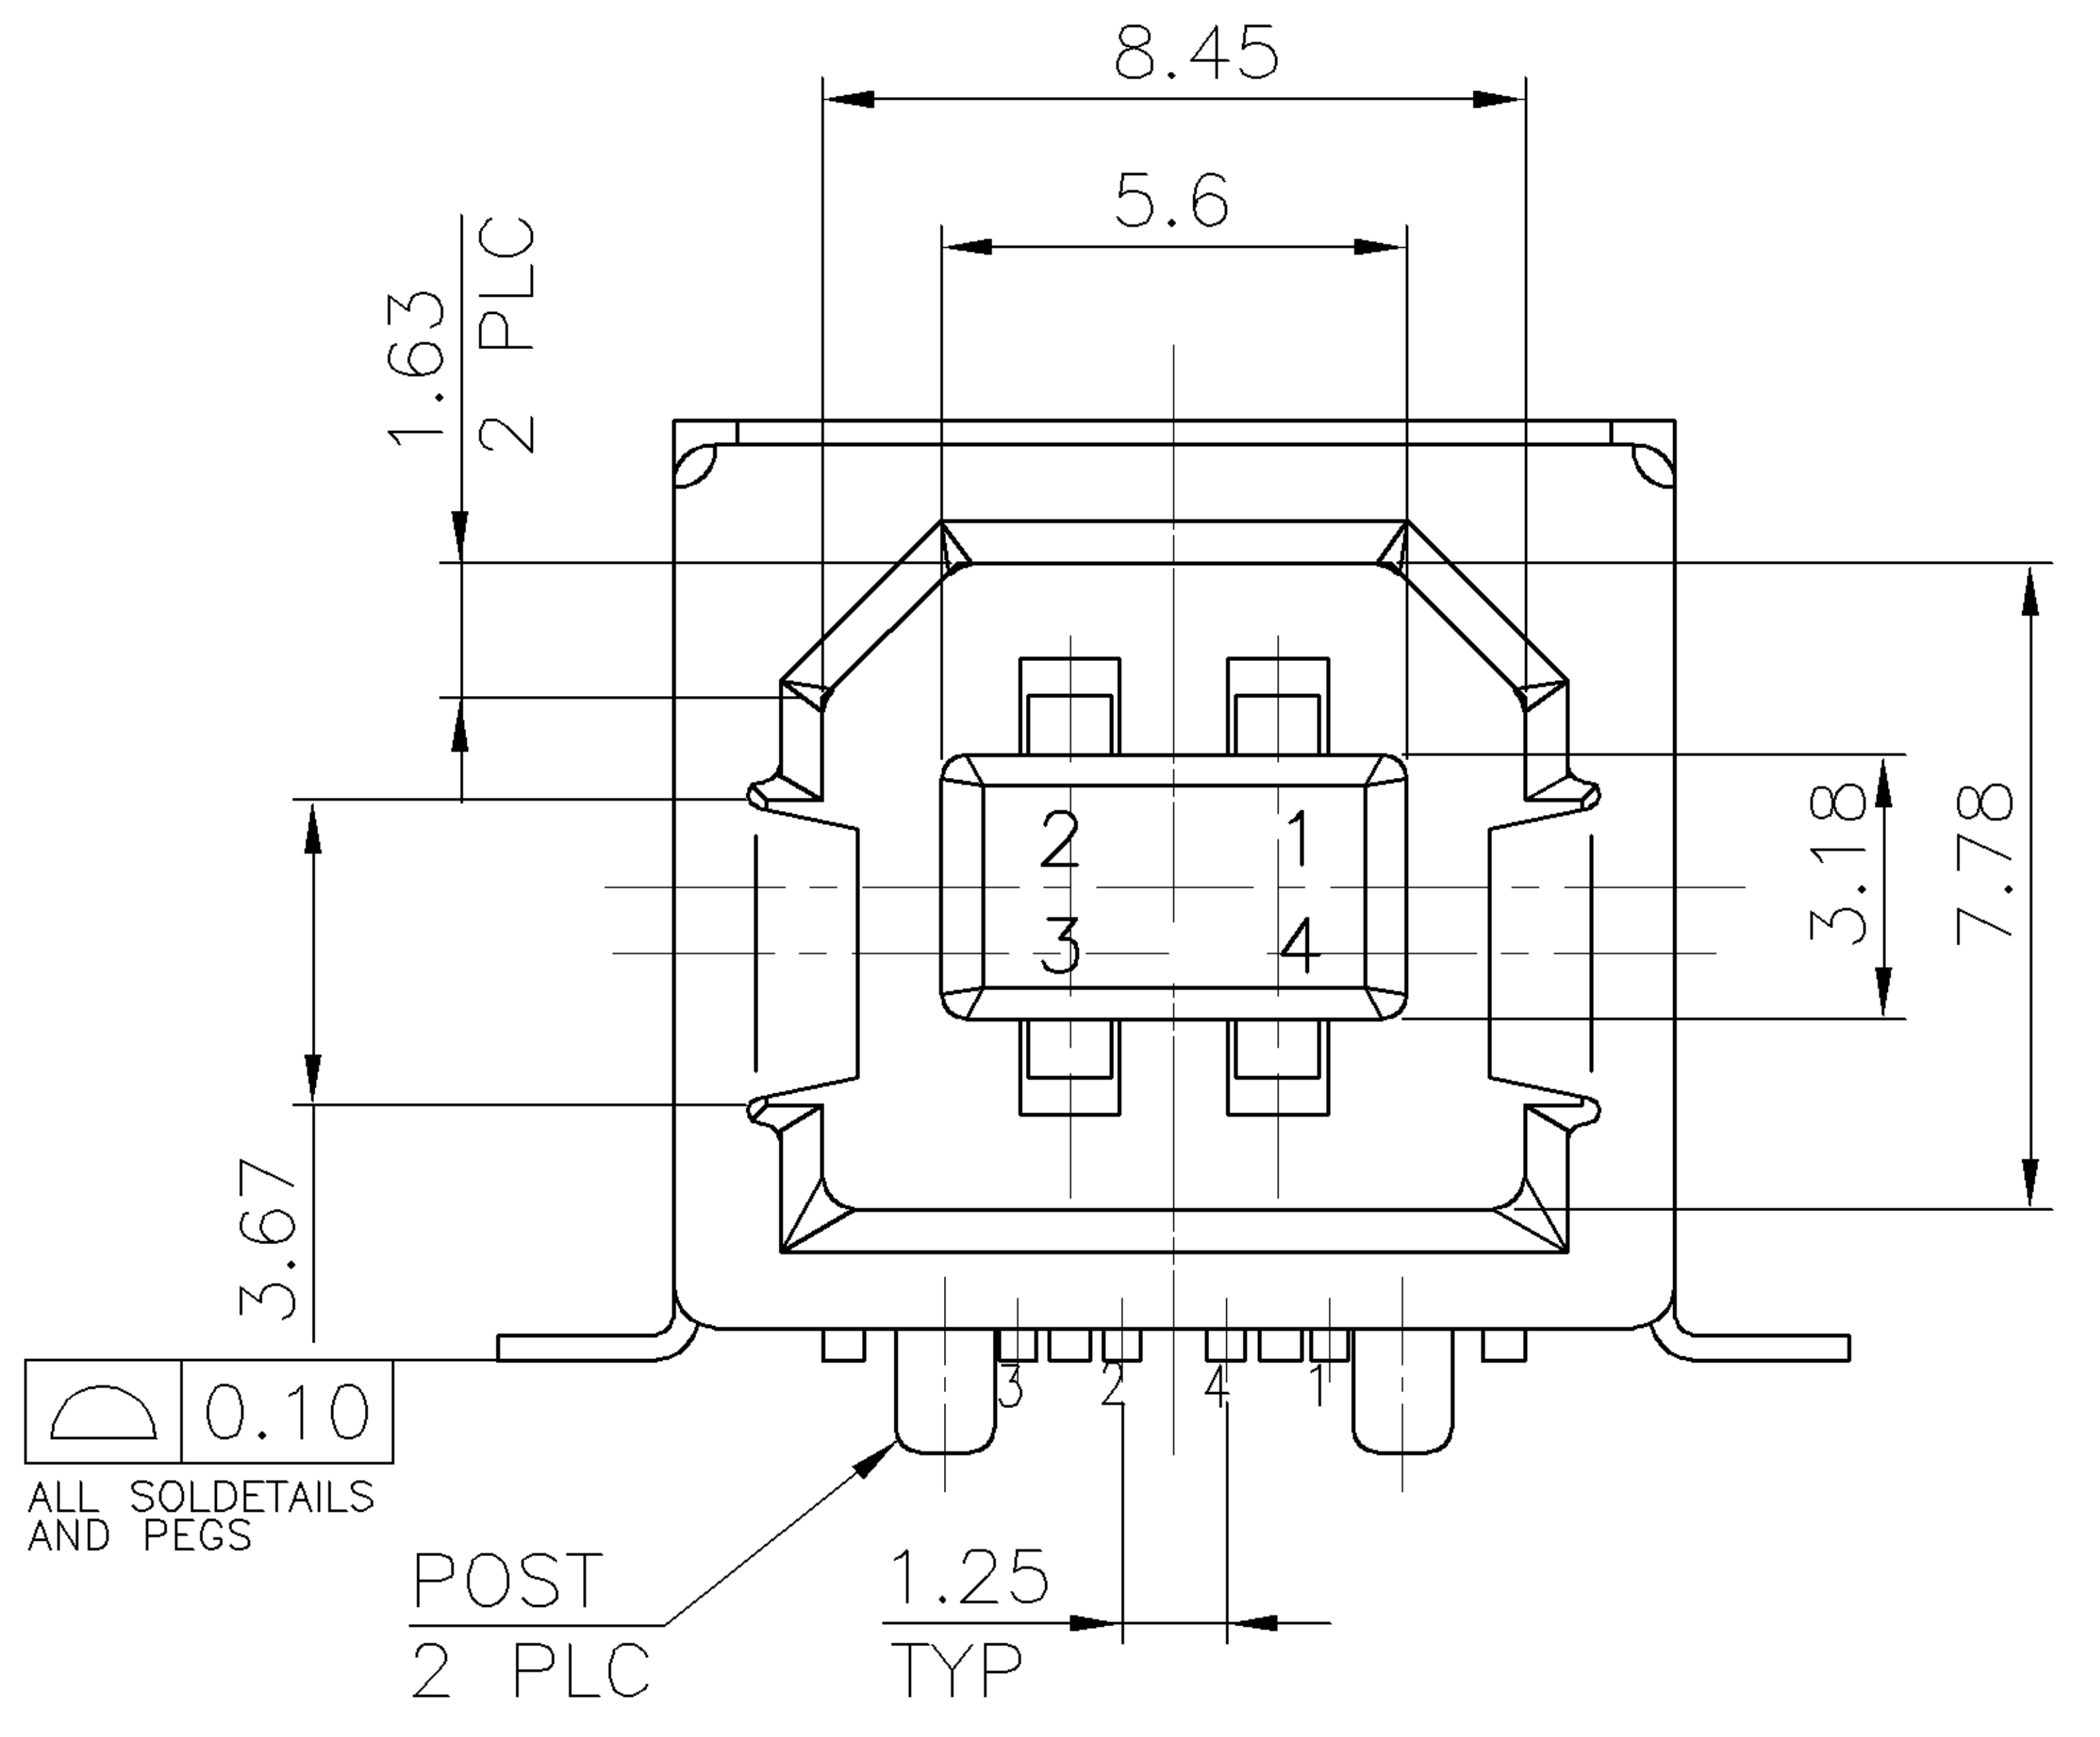

NUMBER  
C-1734346

METRIC

IDENTIAL AND IS DISCLOSED TO YOU ON CONDITION THAT  
IS MADE BY YOU TO OTHER THAN AMP PERSONNEL WITHOUT  
FROM AMP (TAIWAN) LTD.  
METERS. DO NOT SCALE PRINT.

RECOMMENDED PCB LAYOUT

NOTE:

1. MATERIAL:  
HOUSING: NYLON 6T, WITH 30%GF, UL 94V-0, COLOR: BLACK.  
CONTACT: PHOSPHOR BRONZE, THICKNESS=0.25mm.  
SHELL: PHOSPHOR BRONZE, THICKNESS=0.30mm.  
REAR SHELL: STAINLESS, THICKNESS=0.30mm.
  2. FINISH:  
CONTACT:  $\triangle$  30u" MIN. GOLD PLATED IN CONTACT AREA,  
 $\triangle$  GOLD FLASH IN CONTACT AREA,  
100u" MIN. TIN-Cu PLATED ON SOLDER TAILS,  
50u" MIN. NICKEL UNDERPLATED ALL OVER.  
SHELL: 30u"~ 90u" NICKEL PLATED OVER ALL.
  3. PANEL THICKNESS OF 2.67 mm MAXIMUM IF RECEPTACLE CONNECTOR IS MOUNTED BEHIND A PANEL.
  4. REFLOW SOLDER CAPABLE TO 260°C PER TE SPEC 109-201, CONDITION B.
- $\triangle$  PLEASE REMOVE POST HOLE ON PCB.  
 $\triangle$  NO EMBOSSED ON TOP SURFACE OF SHELL.
- $\triangle$  OBSOLETE PARTS: OBSOLETE CIS STREAMLINING PER D.RENAUD/D.SINISI