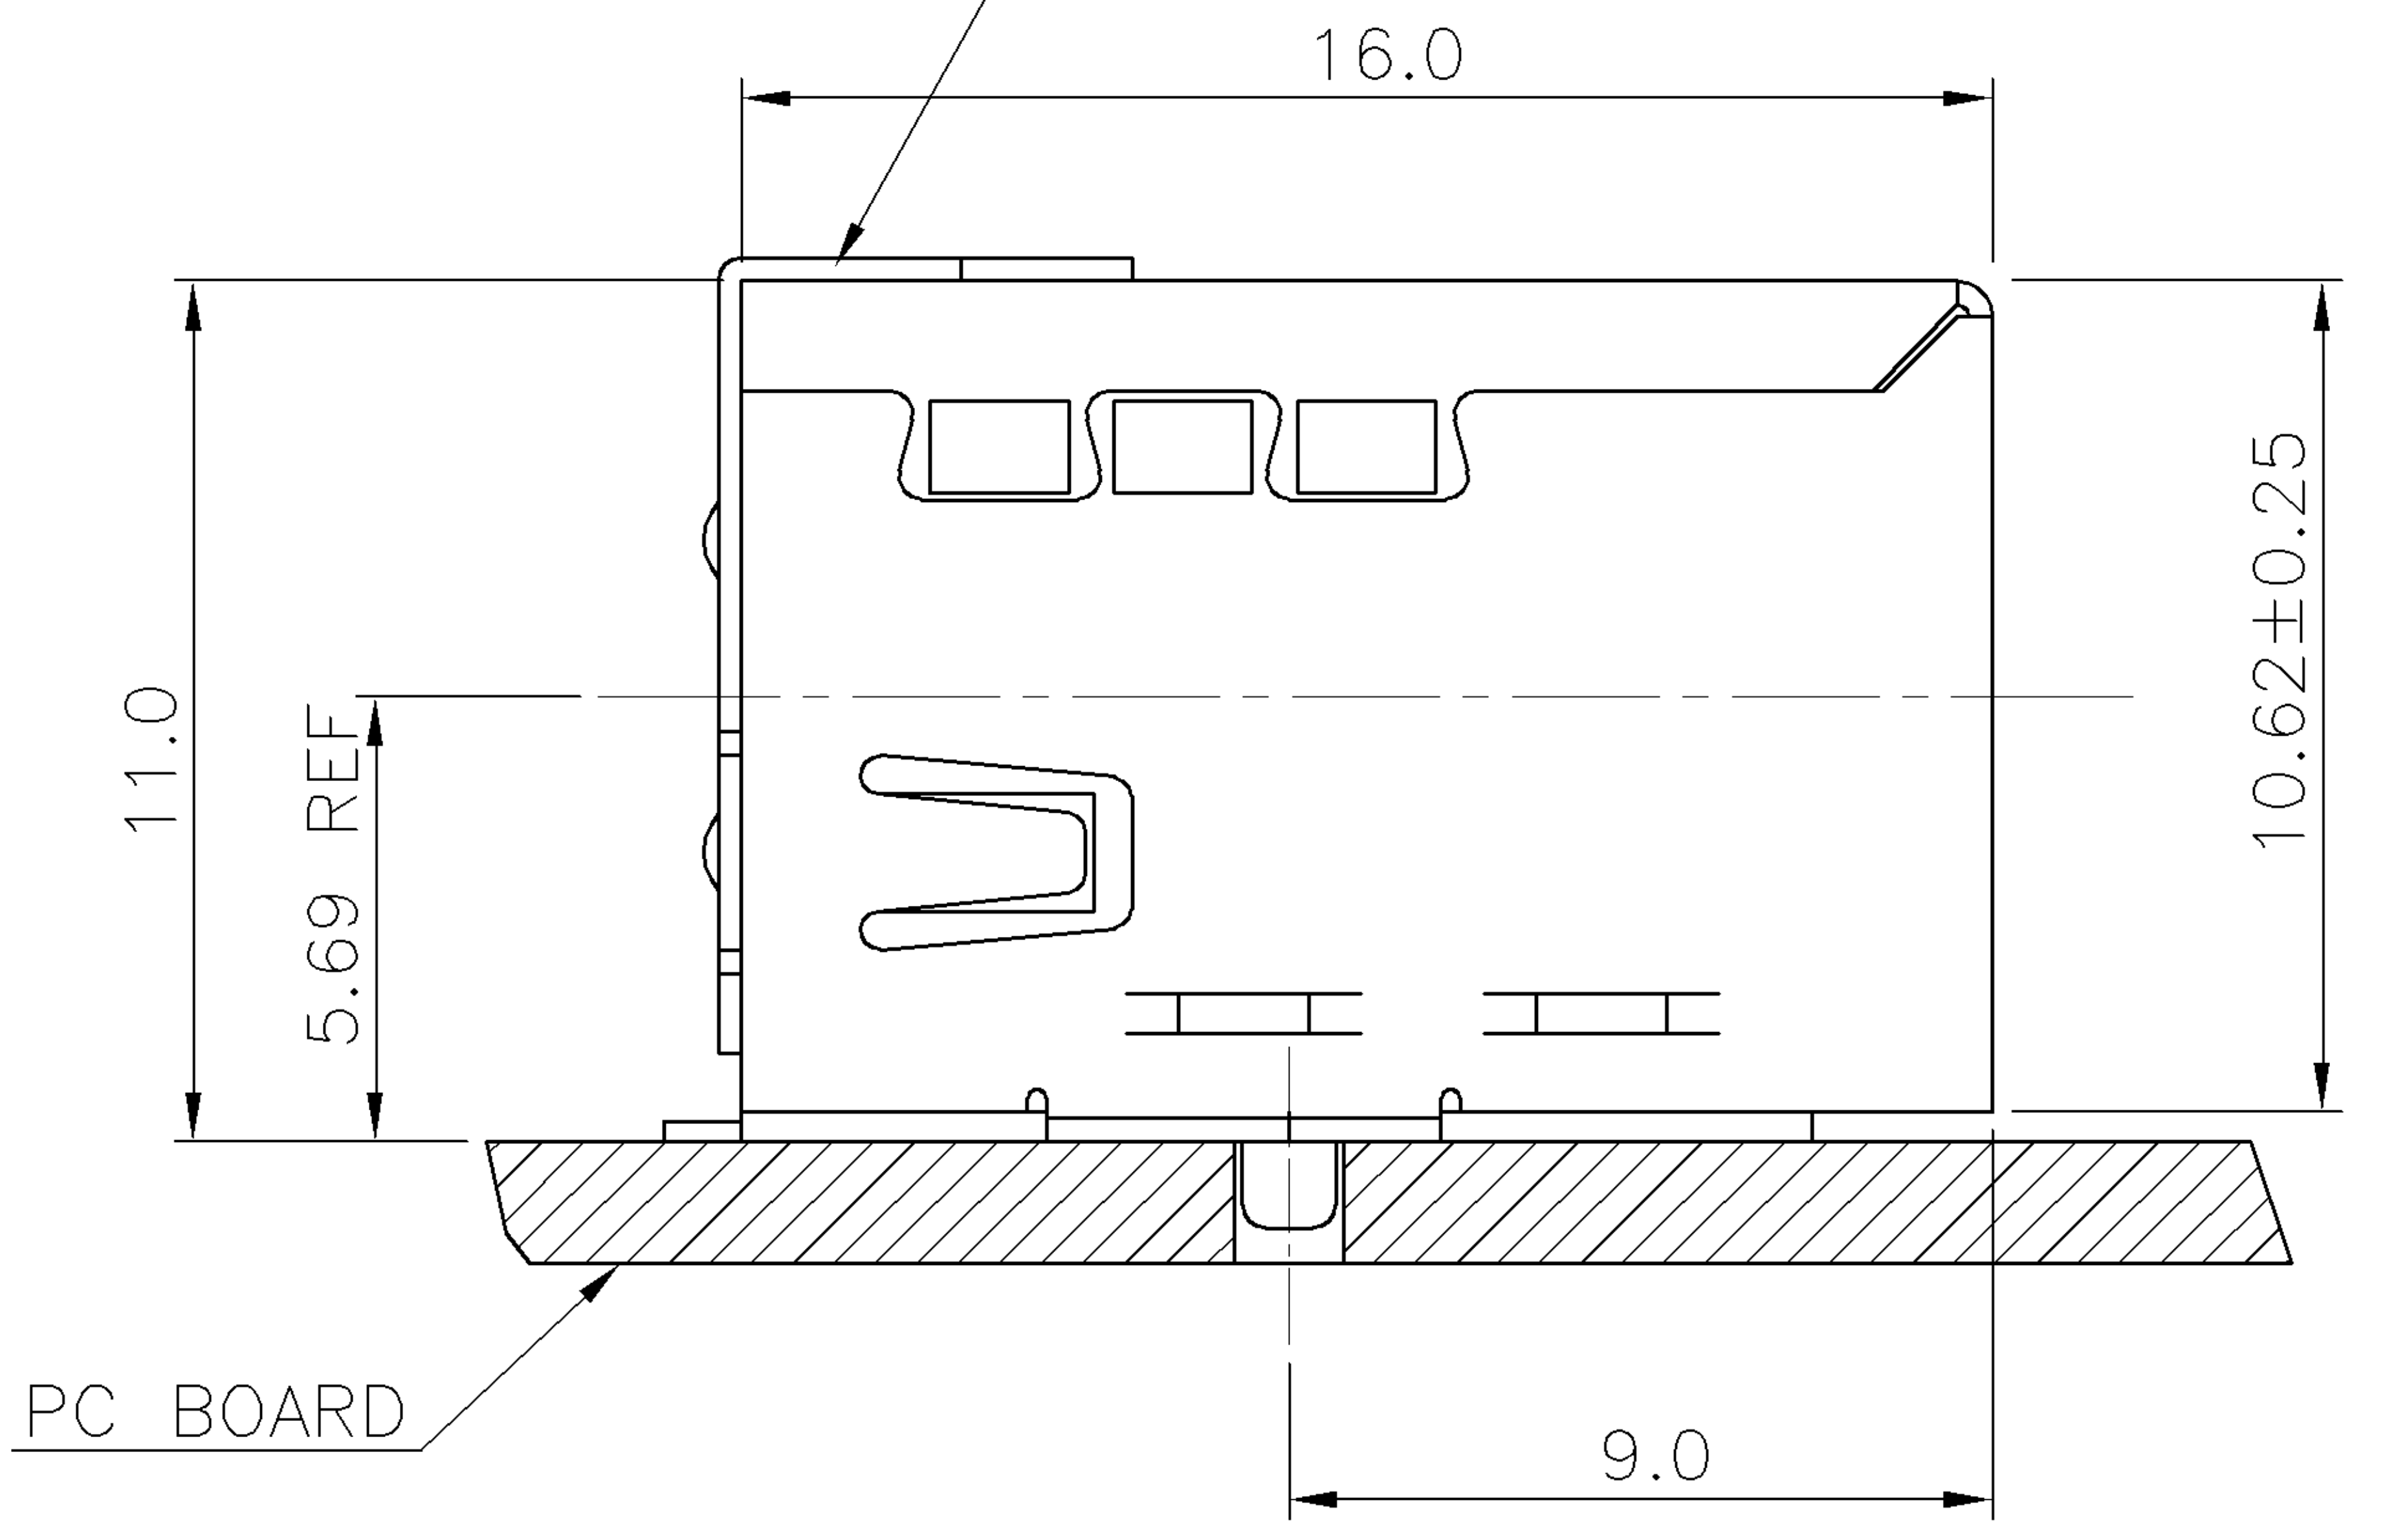

NUMBER  
C-1734346

METRIC

IDENTIAL AND IS DISCLOSED TO YOU ON CONDITION THAT  
IS MADE BY YOU TO OTHER THAN AMP PERSONNEL WITHOUT  
FROM AMP (TAIWAN) LTD.  
METERS. DO NOT SCALE PRINT.

RECOMMENDED PCB LAYOUT

NOTE:

1. MATERIAL:  
HOUSING: NYLON 6T, WITH 30%GF, UL 94V-0, COLOR: BLACK.  
CONTACT: PHOSPHOR BRONZE, THICKNESS=0.25mm.  
SHELL: PHOSPHOR BRONZE, THICKNESS=0.30mm.  
REAR SHELL: STAINLESS, THICKNESS=0.30mm.
  2. FINISH:  
CONTACT:  $\triangle$  30u" MIN. GOLD PLATED IN CONTACT AREA,  
 $\triangle$  GOLD FLASH IN CONTACT AREA,  
100u" MIN. TIN-Cu PLATED ON SOLDER TAILS,  
50u" MIN. NICKEL UNDERPLATED ALL OVER.  
SHELL: 30u"~ 90u" NICKEL PLATED OVER ALL.
  3. PANEL THICKNESS OF 2.67 mm MAXIMUM IF RECEPTACLE CONNECTOR IS MOUNTED BEHIND A PANEL.
  4. REFLOW SOLDER CAPABLE TO 260°C PER TE SPEC 109-201, CONDITION B.
- $\triangle$  PLEASE REMOVE POST HOLE ON PCB.  
 $\triangle$  NO EMBOSSED ON TOP SURFACE OF SHELL.
- $\triangle$  OBSOLETE PARTS: OBSOLETE CIS STREAMLINING PER D.RENAUD/D.SINISI