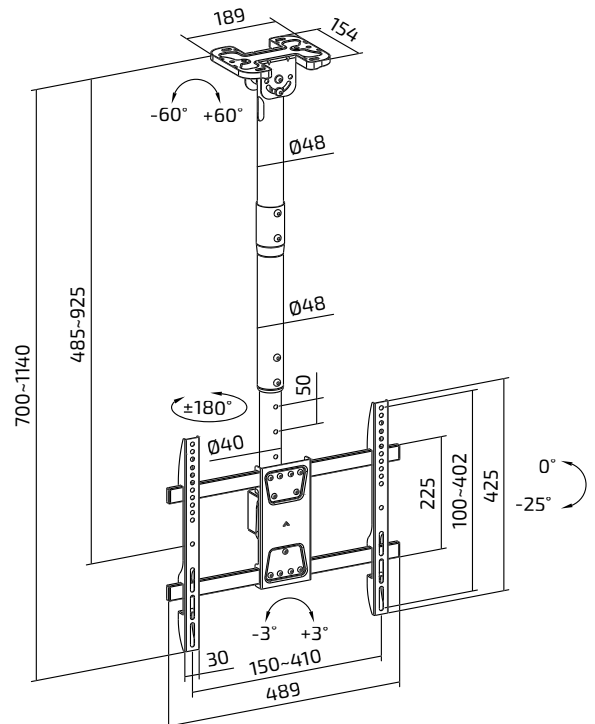

32-75 EXTRA SLIM FULL MOTION TV CEILING-MOUNT

CODE 180.0027N.16

BARCODE 8054242080971

MODEL Ceiling TV Mount

TV SIZE 32"- 75"

TILT RANGE +0° ~ -25°

SWIVEL RANGE +180° ~ -180°

LEVEL ADJUSTMENT +3° ~ -3°

MATERIAL Steel

WEIGHT CAPACITY 60 kg / 132 lbs

OUTER CARTON 3 pz

VESA COMPATIBLE 200×200, 300×200, 400×200,
300×300, 400×300, 400×400

DISTANCE FROM THE CEILING 485~925 mm

ADDITIONAL CONTENT Cable-management system,
direction indicators, instruction
manual, 2-year warranty