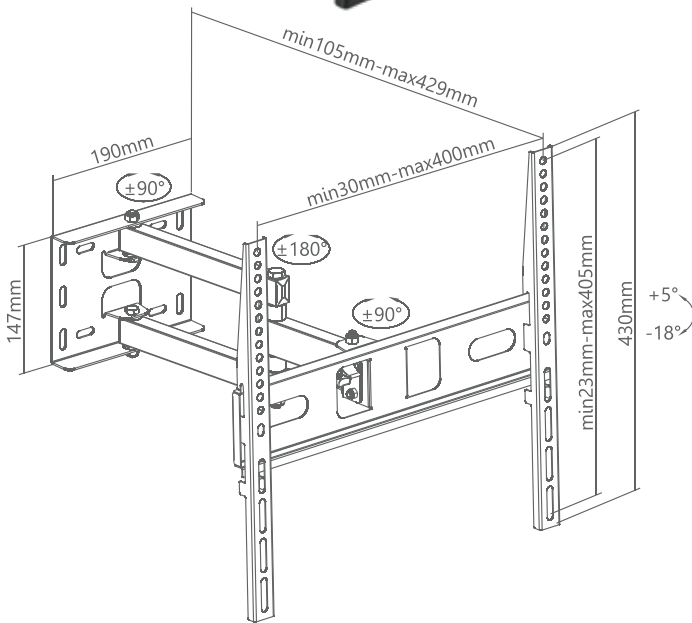

WALL MOUNT

DATASHEET

32-55 FULL MOTION EXTRA SLIM

CODE 180.0109N

BARCODE 8054242080759

MODEL 32-55 Full Motion Extra Slim

TV SIZE 32" - 55"

TV MODEL Lcd, Led, Plasma,
Curved TV, Samsung Q6

TILT RANGE +10° ~ -15°

SWIVEL RANGE +90° ~ -90°

LEVEL ADJUSTMENT +3° ~ -3°

MATERIAL Steel

WEIGHT CAPACITY 35kg / 77lbs

OUTER CARTON 6 PCS

VESA COMPATIBLE 200x200, 300x300,
400x200, 400x400

DISTANCE FROM THE WALL 63 - 427 mm

ADDITIONAL CONTENT

- Cable management system
- Direction indicator
- Instructions manual
- 2 years warranty

All mentioned product names, logos and brands are property of their respective owners